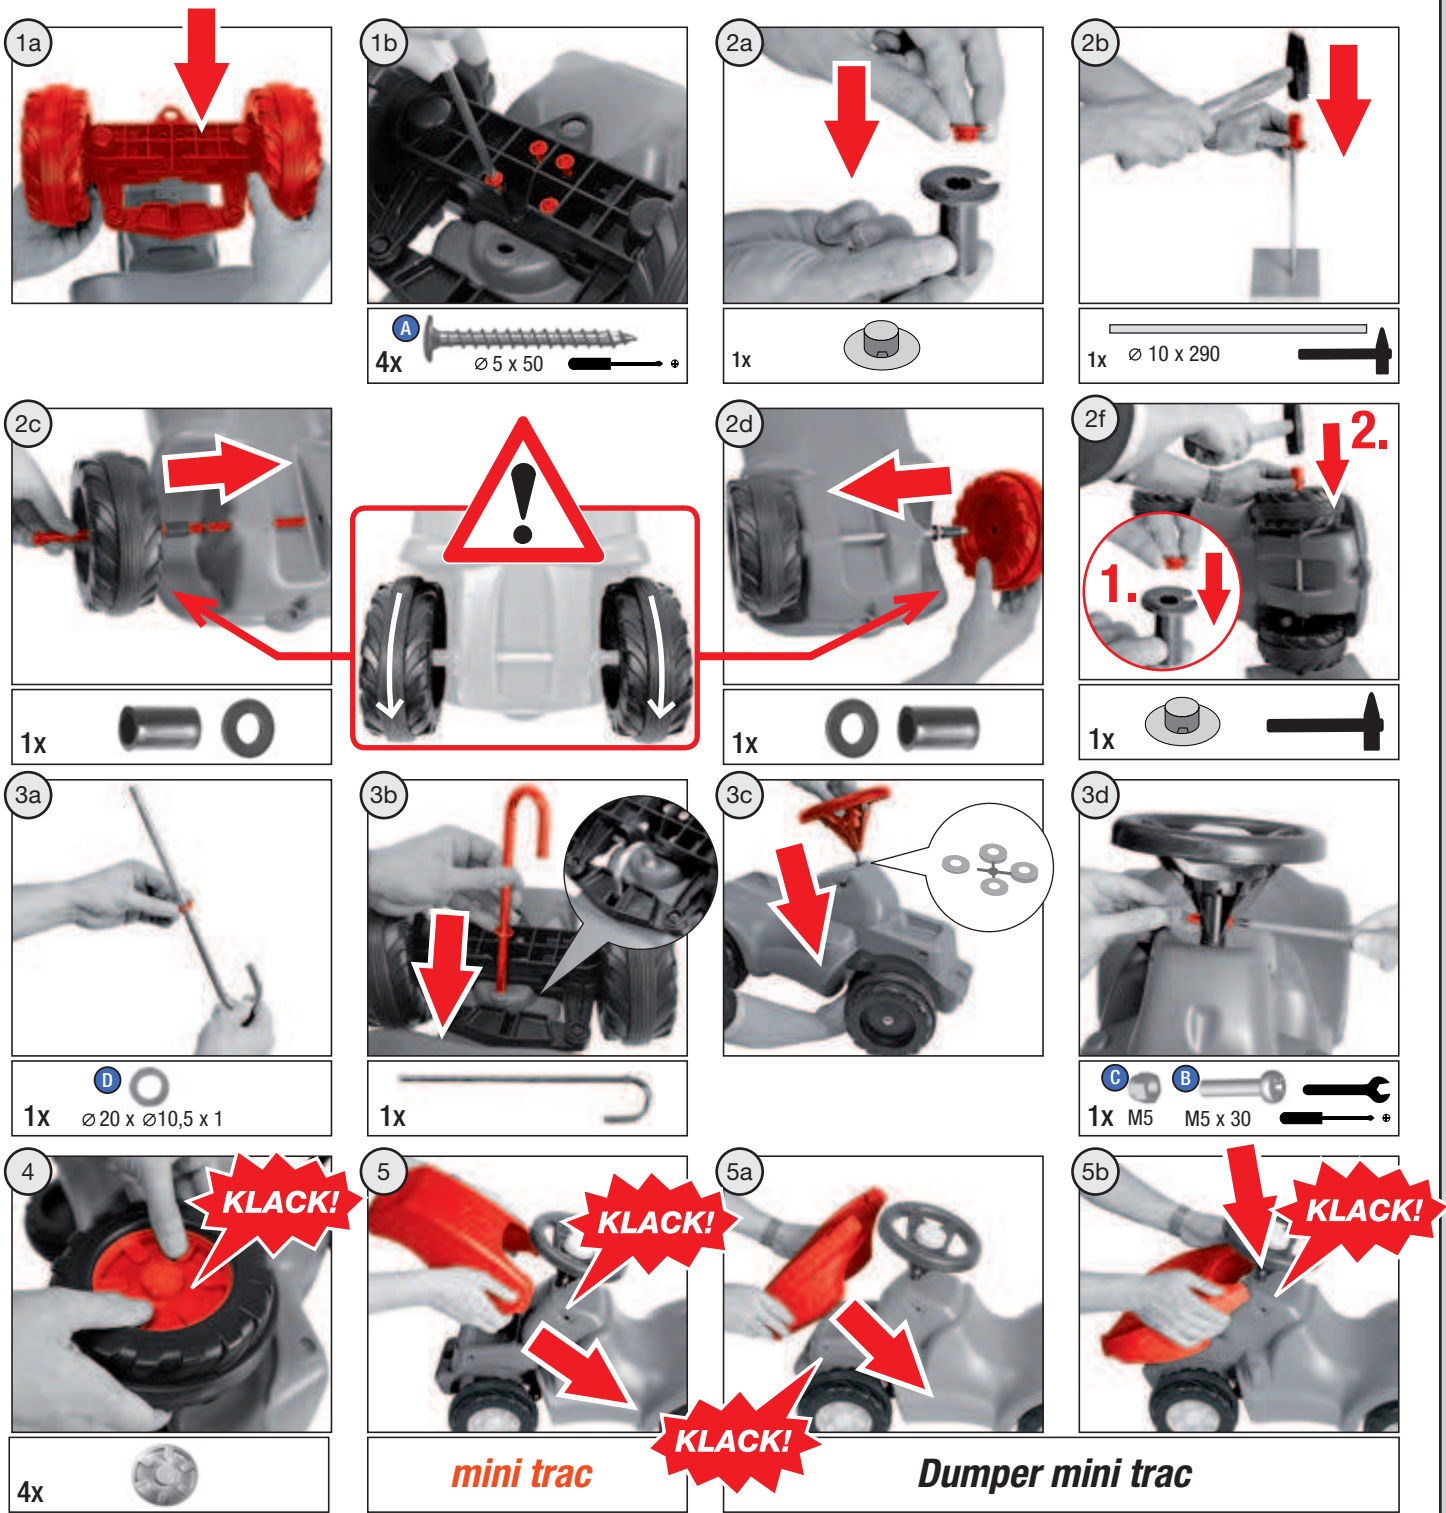

---NORTH & SOUTH AMERICA only---
180 days warranty
From the date of purchase + guaranteed spare part service
The warranty does not cover damages caused by improper use or neglect

WARNING

- **CHOKING HAZARD:** Small parts. Danger of being swallowed. Contains small parts in non assembled state. Must be assembled by adults.
- Adult supervision required.
- Never use near steps, slopes, driveways, hills, roadways, alleys or swimming pool areas.
- Always wear shoes.
- Never allow more than one rider.
- The use of protective gear and a safety helmet is highly recommended.
- Conforms to the requirements of ASTM Standard Consumer Safety Specification on Toy Safety, F 963