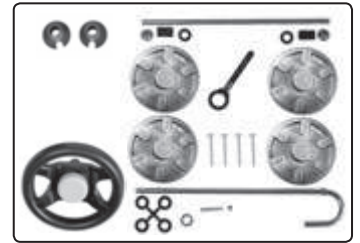

→ **		
● +10	● +26	● +47
● +12	● +30	● +51
● +13	● +37	● +54
● +20	● +38	● +60
● +22	● +40	● +70
● +23	● +41	● +75
● +25	● +44	● +80

made in Germany